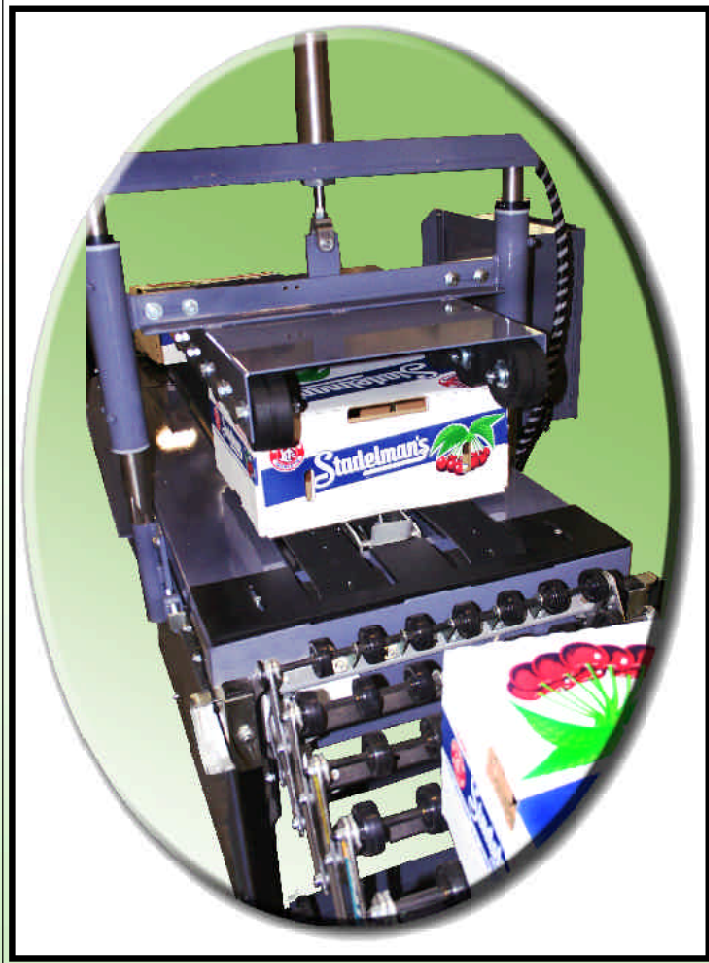

## Fully Automatic Random Cherry Case Sealer

**Automatically Seals  
Random Sized Tray Style  
Cherry Cases at Speeds up  
to 45 Cases per Minute.**

**Perfect for Export Compliance with  
Pre-Printed Adhesive tape used to  
seal Tray Tops to Tray Bases.**

**TREATED**  
**PPQ-APHIS-USDA**  
Pre-Printed Tape Message

- ✓ ***BUILT TO WITHSTAND 24 HOUR, 7 DAY PRODUCTION***
- ✓ ***HEAVY DUTY WELDED STEEL CONSTRUCTION***
- ✓ ***SMALL FOOTPRINT***
- ✓ ***FULLY AUTOMATIC***
- ✓ ***ACCEPTS RANDOMLY PRESENTED CASES***
- ✓ ***OUTSTANDING SERVICE GAURANTEE***