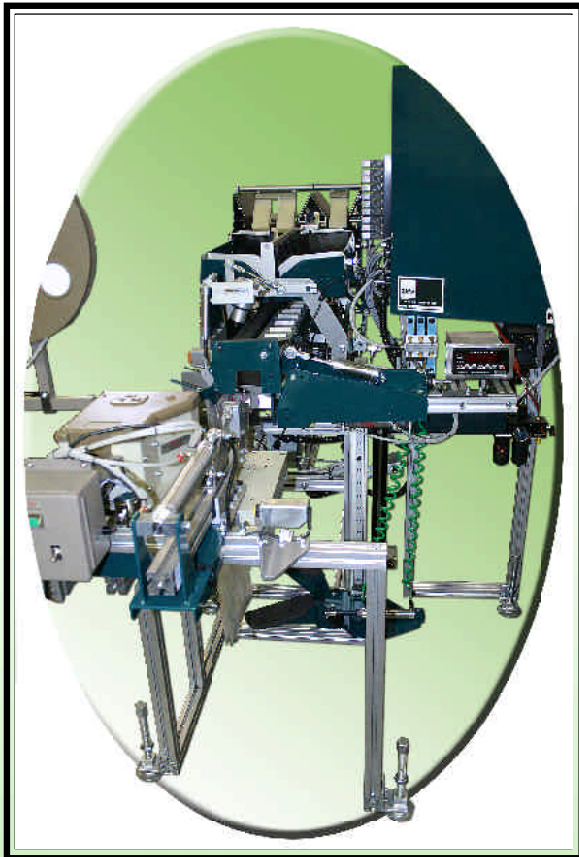

## Fully Automatic Wicketed Poly Bagger

# SIMS Soft Fill PolyBagger

- ✓ *GENTLE TOUCH FRUIT HANDLING SUITABLE FOR ALL VARIETIES*
- ✓ *3, 5, 6, 8 AND 10 POUND BAGS.*
- ✓ *SMALL FOOTPRINT*
- ✓ *FULLY AUTOMATIC*
- ✓ *UP TO 12 BAGS PER MINUTE, 10 BAGS PER MINUTE GOLDENS*
- ✓ *INCLUDES KWIK LOK CLOSER*