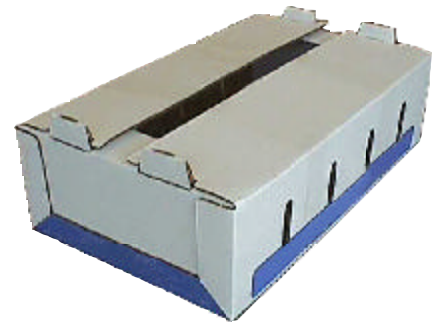

Fully Automatic Snap Lock Random Case Closer

**Automatically Close Random “Snap Lock” Cases
at Speeds up to 30 per Minute.**

- ✓ ***BUILT TO WITHSTAND 24 HOUR, 7 DAY PRODUCTION***
- ✓ ***HEAVY DUTY WELDED STEEL CONSTRUCTION***
- ✓ ***SMALL FOOTPRINT***
- ✓ ***FULLY AUTOMATIC***
- ✓ ***ACCEPTS RANDOMLY PRESENTED CASES***
- ✓ ***OUTSTANDING SERVICE GAURANTEEE***